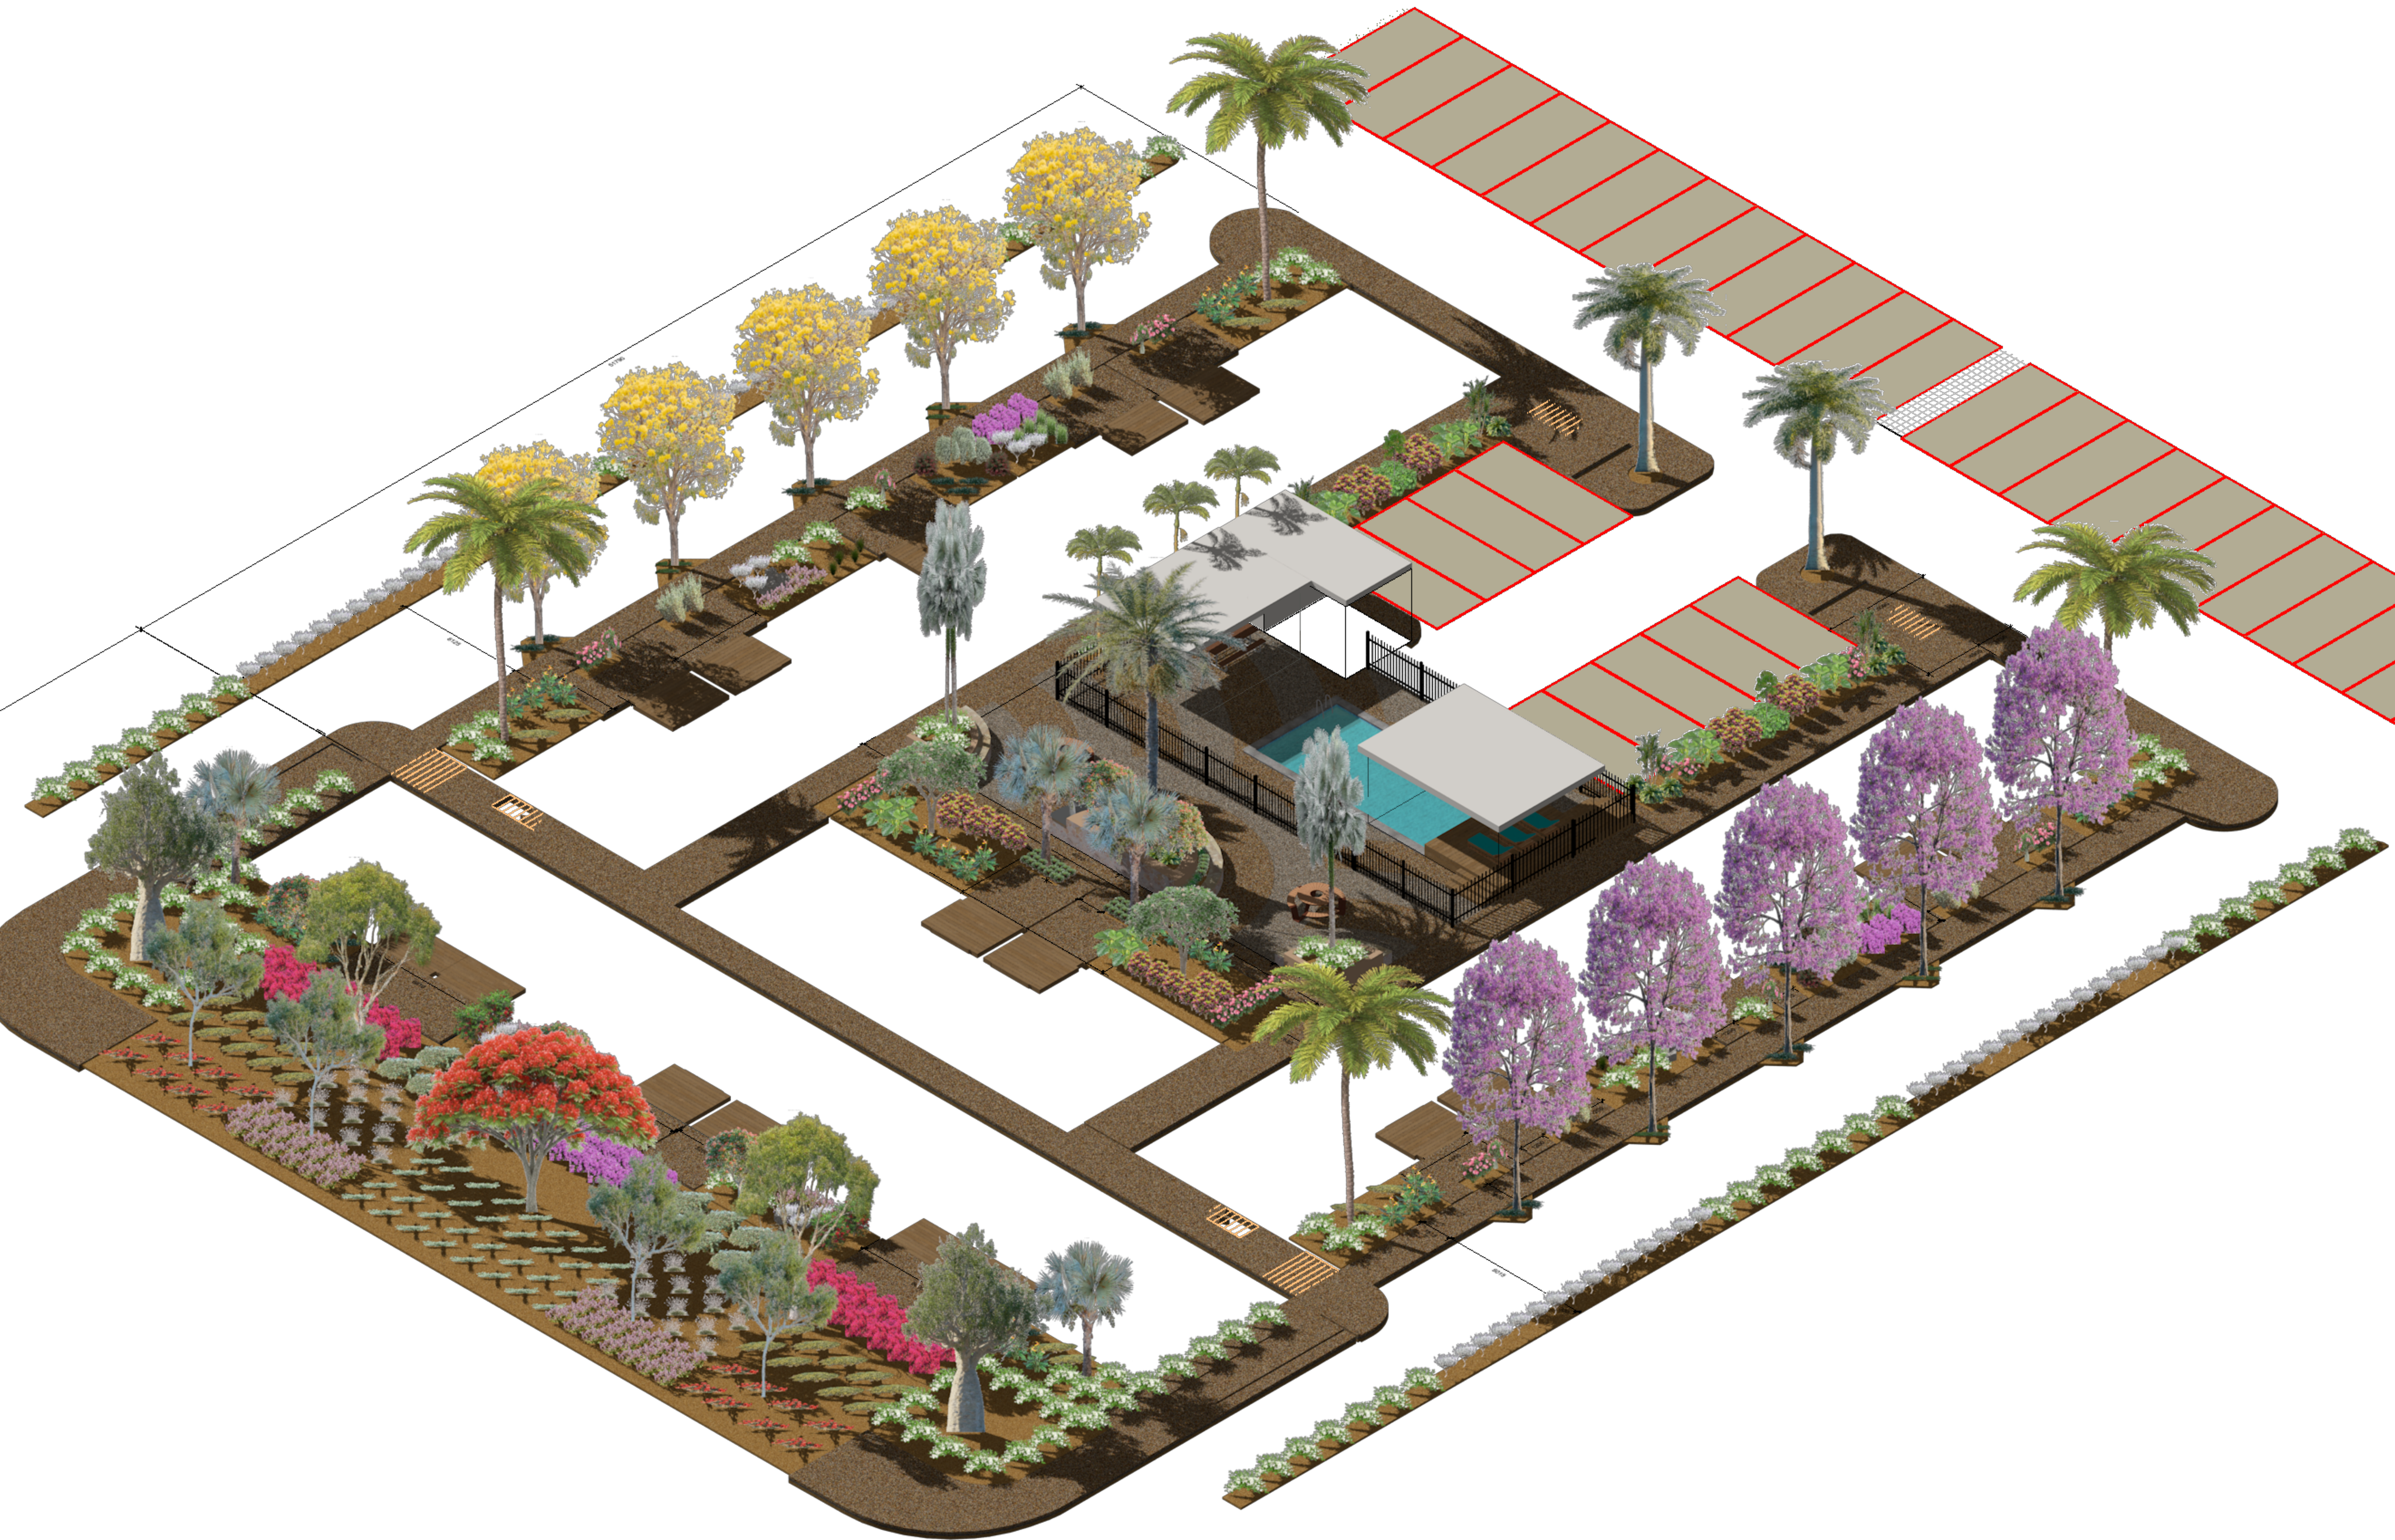

Plant List	ID	Quantity	Botanical Name	Common Name	Mature Height	Mature Spread	Image Detail
Trees							
ADP	2	Adronia gregori	Boob	10m	6m		
Bio	2	Bismackia nobilis	Bismack palm	13m	4m		
COU	4	Cocco nucifera	Coconut Palm	30.5m	12.2m		
DR	1	Dalsonia rigida	Porokiana / Flamboyant Tree	12m	10m		
DYK	4	Dysoxylum	Golden cane palm	3m	1.5m		
EUC	4	Eucalyptus viminalis	Smooth barked Coolibah	18m	10m		
HEN	5	Hemiphysalis impatiens	Pink Trumpet Tree	15m	6m		
LIP	2	Livistona ramsayi	Australian Fan Palm	10 - 15m	2.0 - 3.5m		
LIT	4	Livistona arborescens	Milkenam Palm	15m	6m		
MEL	2	Melaleuca leucadendra	Woolly Paper Bark	10m	6m		
PHO	1	Phoenix dactylifera	Date Palm	25m	10m		
PLC	2	Plumeria obtusa	Frangipani	7m	4.5m		
PLU	6	Plumeria rubra var. 'Acuminata'	Frangipani	5m	4.5m		
ROY	2	Royal Palm	Royal Palm	24.4m	4.5m		
TAC	5	Tetradlea chrysantha	Golden trumpet tree	10m	6m		
WOL	3	Wodyetia bifurcata	Fontinal palm	10m	5m		
Shrubs							
AGR	32	Agave gregori	Gregory's Yucca	0.3m	2m		
ADR	6	Azadirachta indica	Desert Rose	1.5m	0.8m		
ALM	18	Albizia macrocarpa	Elephant's Ear	1.5m	1.4m		
BGR	28	Bougainvillea glabra 'Firefly'	Deaf Bougainvillea	2m	2m		
BGR	18	Bougainvillea glabra 'Zulu'	Deaf Bougainvillea	2m	2m		
COO	4	Callistemon 'Captain Cook'	Scarlet Bottlebrush	2.5m	1.5m		
CND	121	Cenchrus macrocarpa 'Desert Star'	Natal Plum	1.2m	1.8m		
COO	90	Cordia alliodora	Jessie's coat	1.5m	1m		
QAM	2	Quercus amara	Quercus Spine Lily	1.5m	1.5m		
KAR	32	Eriophora glabra 'Kathart Carpet'	Kathart Carpet	0.3m	1.4m		
EM	78	Eriophora nivea	Soft Poverty Bush	1.2m	1m		
HR	22	Hibiscus syriacus	Red Rose of Sharon	1.2m	1m		
LIT	12	Litsea muscari	Lilylily	0.5m	0.5m		
MYP	12	Myoporum parviflorum 'Honey'	Carpet Spreading Myoporum	0.3m	0.9m		
COO	8	Oenothera lutea 'Little Smiles'	Coastal Daisy	1.5m	1m		
PHI	8	Philodendron 'Xanadu'	Philodendron	1m	0.9m		
PLA	72	Platanus ovalata	Junk tree, tall, tall, tall	0.9m	1m		
PHI	8	Phytolacca eschscholae	Tall Salt Bush	2m	1.3m		
MO	50	Mosses in the cradle	Mosses in the cradle	0.4m	0.6m		
RU	4	Ruellia equisetiformis	Coral Plant	1.5m	1.2m		
SEN	16	Senecio notabilis	Cockroach Bush	1.2m	2m		
STR	30	Streptocarpus	Bird Of Paradise	1.5m	1.3m		
STO	16	Strobilanthes formosa	Sturt's desert pea	0.5m	2m		
WRO	24	Westringia frutescens 'Munich'	Coastal Rosemary	0.5m	1.5m		
ZAF	22	Zamia furfuracea	Cardboard Palm	1m	1m		
Grasses							
POA	12	Poa sebertiana	Grey tussock Grass	0.75 - 0.9m	0.6 - 0.9m		
THE	16	Themeda triandra	Kangaroo Grass	1.2m	0.6m		
TRP	30	Triodia purpurascens	Soft spinifex	0.9m	1m		
Total	#	QUALITY					

5

Bulgarra Apartments Landscape Planting Plan

Scale: 1:100

ISSUE	DATE	REVISION	PROJECT	PROJECT #
			Ridley Apartments Karratha Landscape Plan	2026/RAK
CLIENT	DATE	SCALE @ A0	DWG #	
Karratha Development PTY LTD	19/11/2026	1:100	A134	
DWG	DRAWN	CHKD	REVISION	
Landscape Planting Plan	CB	CB		
Gardens from Eden			P.O Box 1293 BOORAGOON WA 6954	
Tel No: 0422 212 327 Website: www.gardensfromeden.com Email: info@gardensfromeden.com